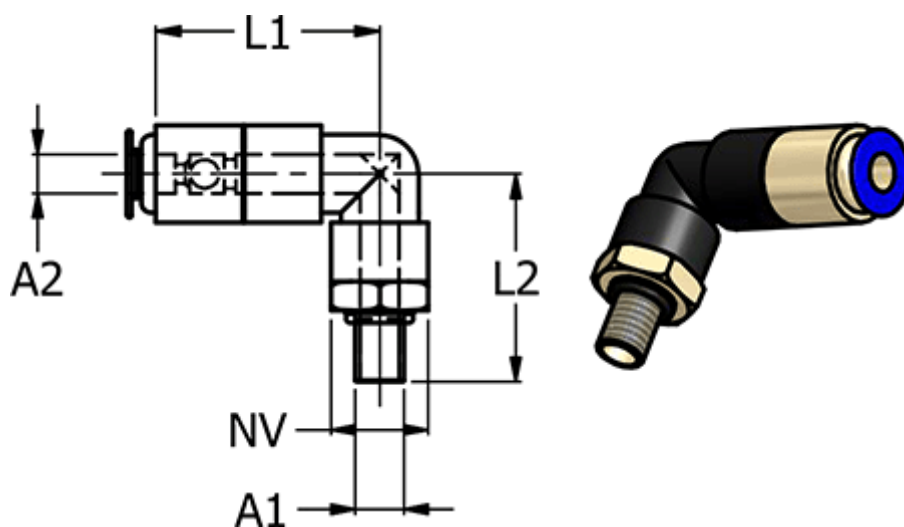

Article number: 586197184

Description: Elbow 197.184, vinkel Ø4-G 1/8" with
Stop valve, nickel plated brass

Measures

Ext. hose diameter A2 =	4
L1	= 31.0
L2	= 24.3
NV	= 14
Thread A1	= G 1/8"